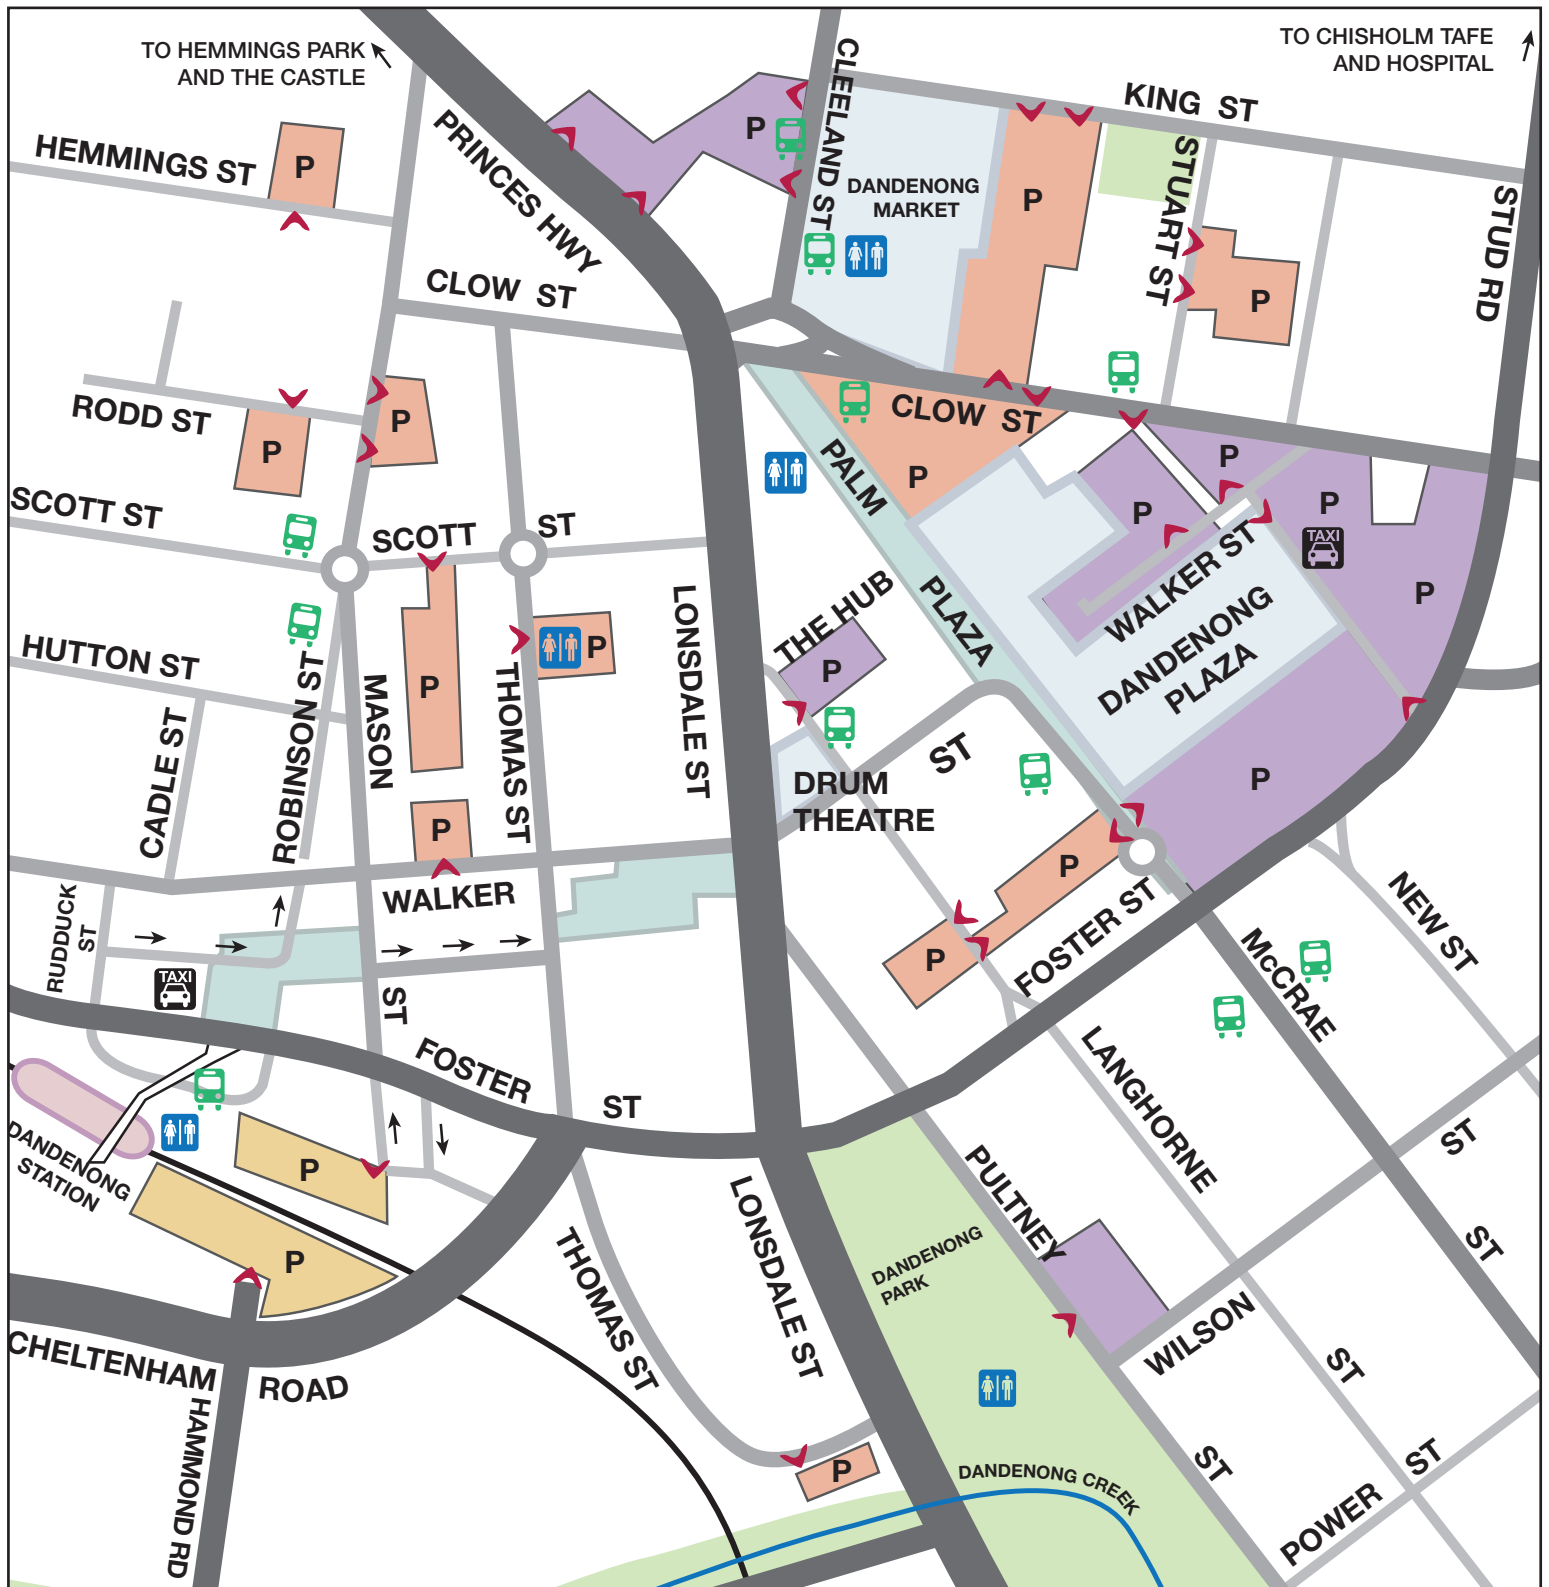

# CENTRAL DANDENONG PARKING MAP

## KEY

-  TOILETS
-  TAXI
-  BUSES
-  ENTRY POINTS
-  PUBLIC SPACE
-  RAILWAY COMMUTER PARKING
-  PUBLIC PARKING (COUNCIL MANAGED)
-  PUBLIC PARKING (PRIVATELY MANAGED)

## FREE CITY SHUTTLE

Council offers a free shuttle bus which runs from 9.15am – 5.15pm. Monday to Saturday (30 minute round trip).

Stops include Dandenong Station, Langhorne Place, Dandenong Market, Dandenong Hospital and Dandenong Plaza Shopping Centre.

## ON-STREET PARKING

On street parking in central Dandenong is mainly 1 or 2 hour ticket parking.