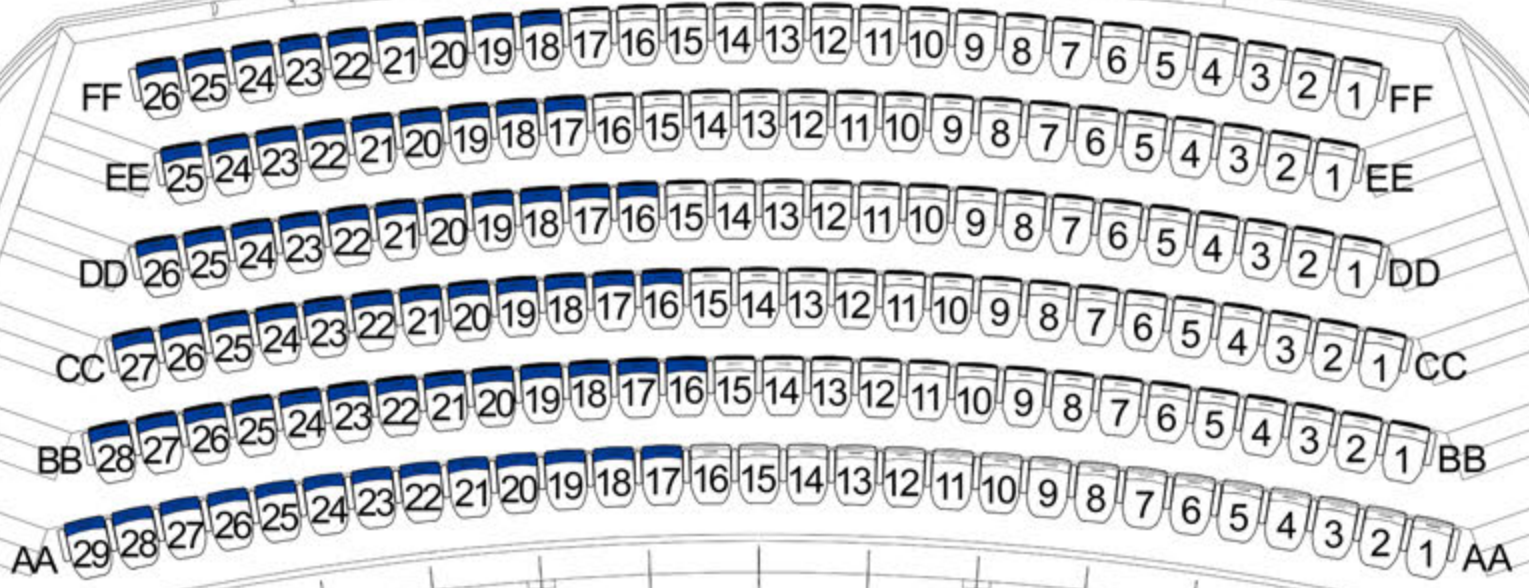

DRESS CIRCLE

Second Floor

Second Floor

# THE DRUM

— Seat within Hearing Loop

DOOR 3

DOOR 4

Ground Floor

Ground Floor

Door 1

Door 2

Stage