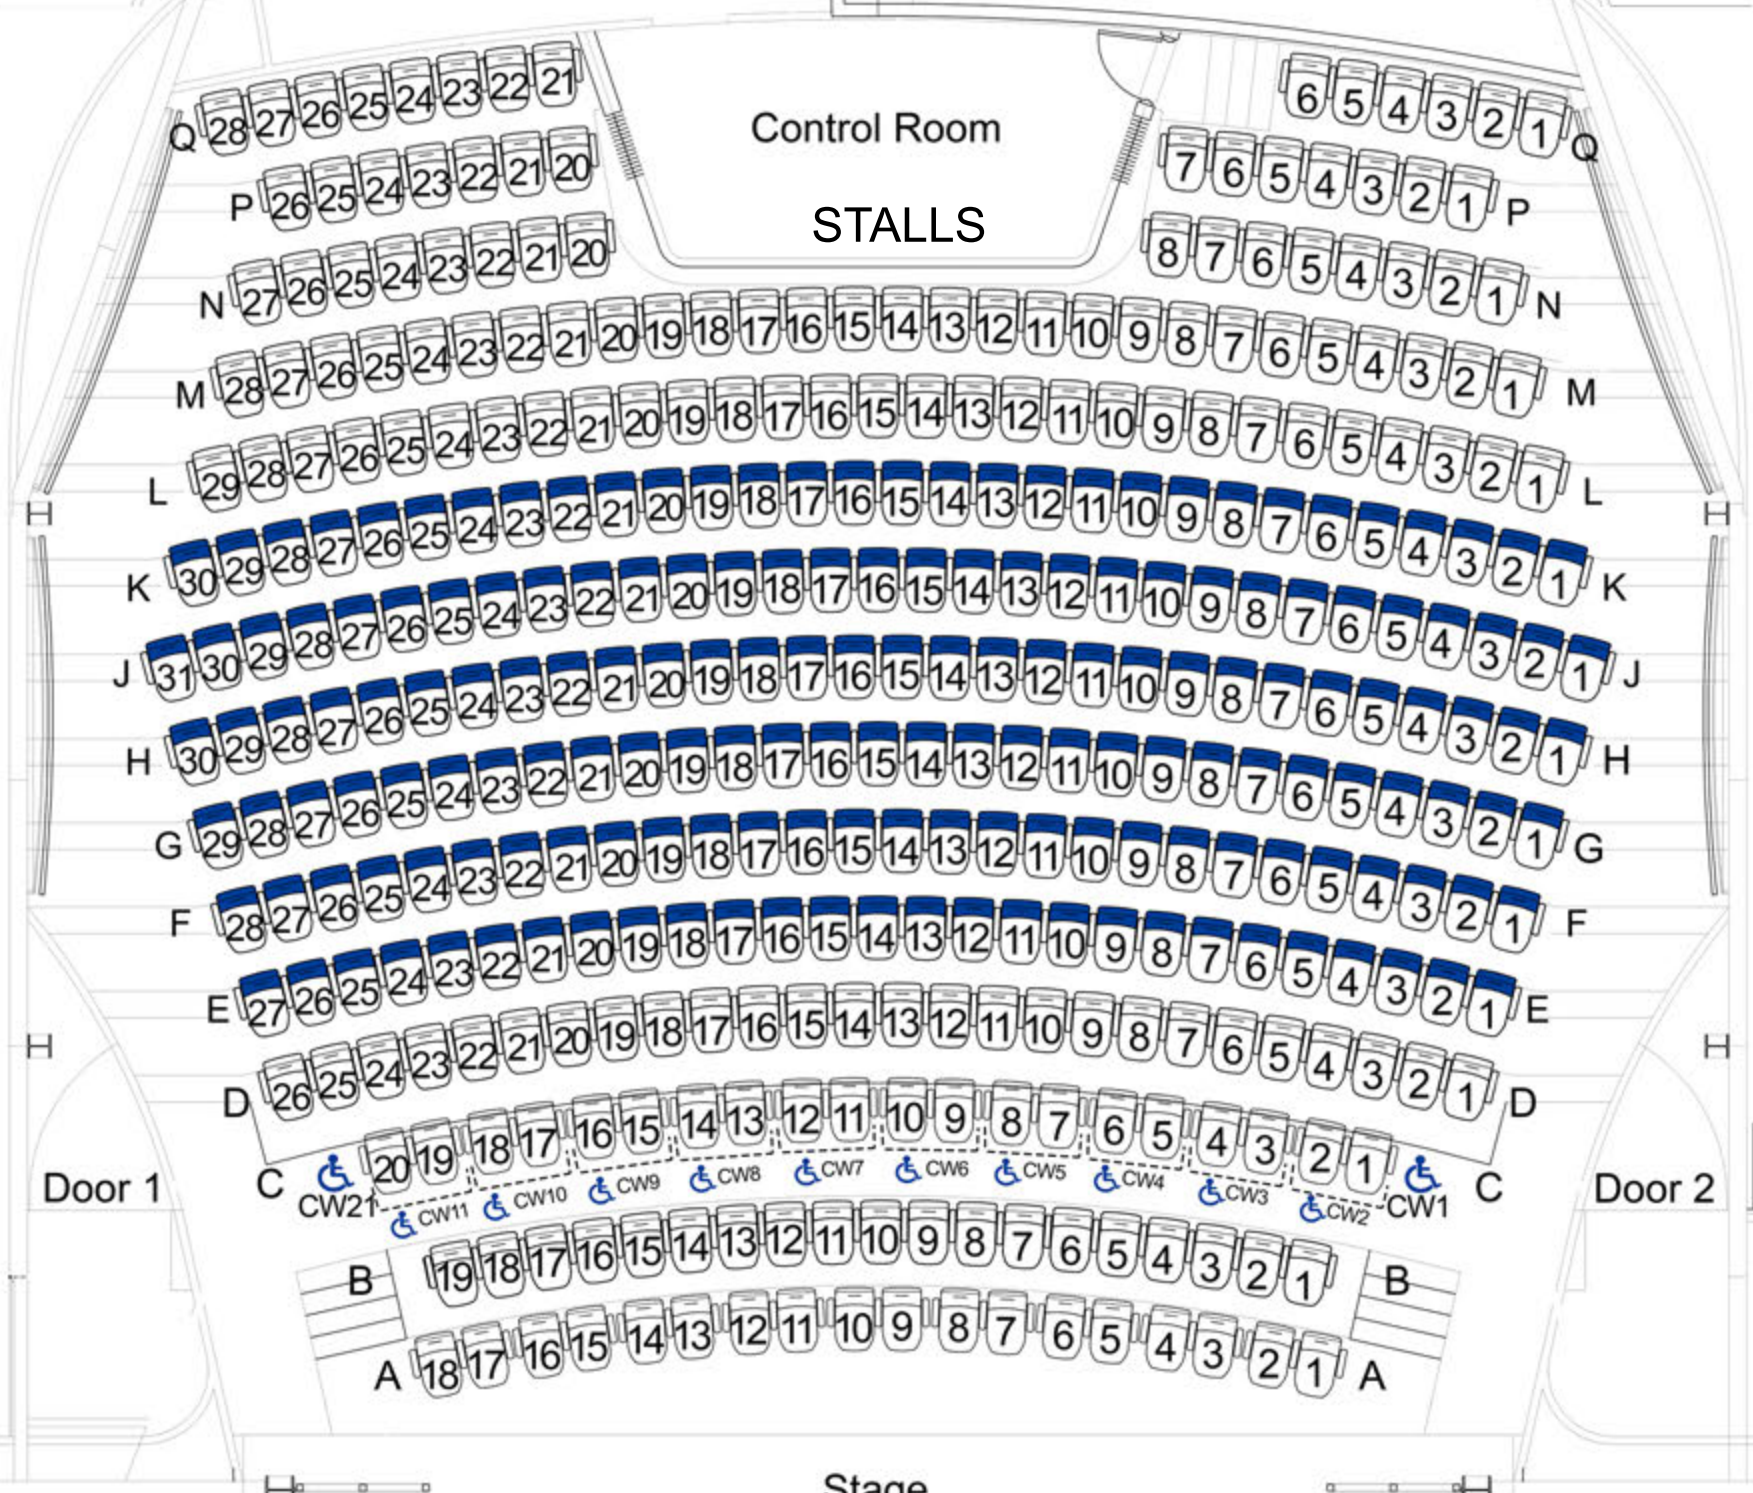

DRESS CIRCLE

Second Floor

Second Floor

# THE DRUM

— Seat within Hearing Loop

DOOR 3

DOOR 4

Ground Floor

Ground Floor

Door 1

Door 2

Stage